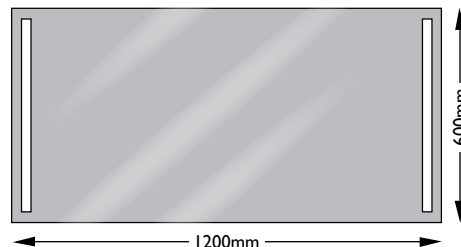

AVALON 1200