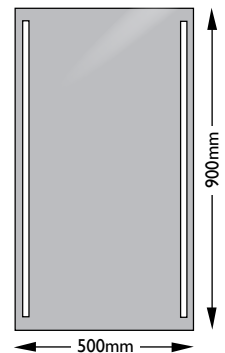

AVALON TALL