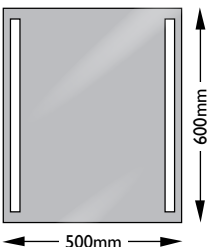

Diffused 'light-window' panels on the sides of the Avalon also allow light to be emitted sideways to generally illuminate the bathroom.

TECHNICAL DATA

| ITEM CODE | ITEM NAME | DIMENSIONS | LIGHT WINDOW WIDTH |
|-----------|-------------|--------------------------|--------------------|
| AVA-500 | AVALON 500 | 500mm wide x 600mm high | 30 mm |
| AVA-800 | AVALON 800 | 800mm wide x 600mm high | 30 mm |
| AVA-1200 | AVALON 1200 | 1200mm wide x 600mm high | 30 mm |
| AVA-TALL | AVALON TALL | 500mm wide x 900mm high | 20 mm |

DEPTH OF ALL MODELS APPROX 40mm

MIRROR THICKNESS 6mm

POLISHED MIRROR EDGES

2 YEAR WARRANTY

IP RATING 44

INSTALLATION BY QUALIFIED ELECTRICIAN ONLY

AVALON 500

AVALON 800