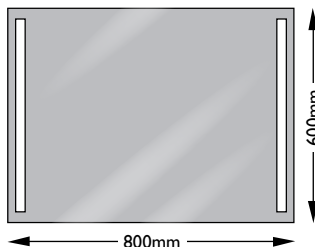

Diffused 'light-window' panels on the sides of the Avalon also allow light to be emitted sideways to generally illuminate the bathroom.

TECHNICAL DATA

| ITEM CODE | ITEM NAME | DIMENSIONS | LIGHT WINDOW WIDTH |
|-----------|-------------|--------------------------|--------------------|
| AVA-500 | AVALON 500 | 500mm wide x 600mm high | 30 mm |
| AVA-800 | AVALON 800 | 800mm wide x 600mm high | 30 mm |
| AVA-1200 | AVALON 1200 | 1200mm wide x 600mm high | 30 mm |
| AVA-TALL | AVALON TALL | 500mm wide x 900mm high | 20 mm |

DEPTH OF ALL MODELS APPROX 40mm

MIRROR THICKNESS 6mm

POLISHED MIRROR EDGES

2 YEAR WARRANTY

IP RATING 44

INSTALLATION BY QUALIFIED ELECTRICIAN ONLY

AVALON 500

AVALON 800