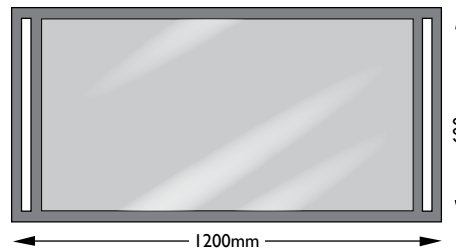

SORRENTO 1200