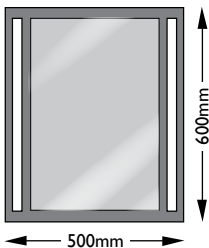

## TECHNICAL DATA

ITEM CODE	ITEM NAME	DIMENSIONS	LIGHT WINDOW WIDTH
SOR-500	SORRENTO 500	500mm wide x 600mm high	30 mm
SOR-800	SORRENTO 800	800mm wide x 600mm high	30 mm
SOR-1200	SORRENTO 1200	1200mm wide x 600mm high	30 mm
SOR-TALL	SORRENTO TALL	500mm wide x 900mm high	20 mm

DEPTH OF ALL MODELS APPROX 40mm

MIRROR THICKNESS 4 mm

STAINLESS STEEL THICKNESS 2MM

2 YEAR WARRANTY

IP RATING 44

INSTALLATION BY QUALIFIED ELECTRICIAN ONLY

**SORRENTO 500**

**SORRENTO 800**