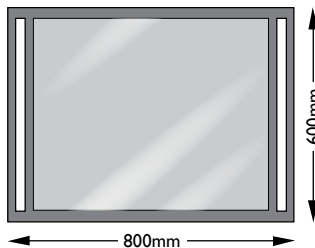

SORRENTO 800