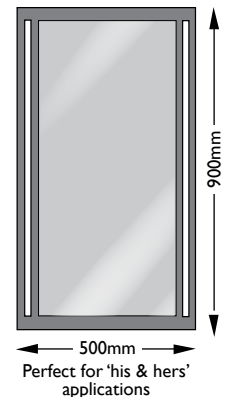

SORRENTO TALL